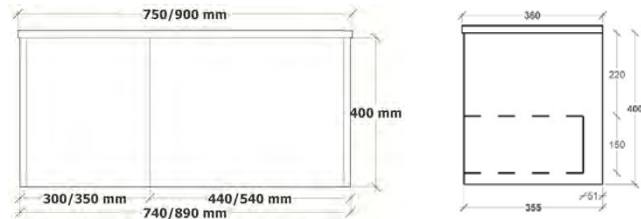

Features & Inclusions

Configuration: Door & Drawer Unit
Mounting: Wall Hung
Finish: Timber: American Oak, Blackwood, Stringy Bark or Tasmanian Oak
Opening: Shark-Nose Fingerpull

Specifications

Depth: 370mm
Height: 400mm
 (excl. benchtop thickness)

Depth: 370mm
Height: 660mm
 (excl. benchtop thickness)